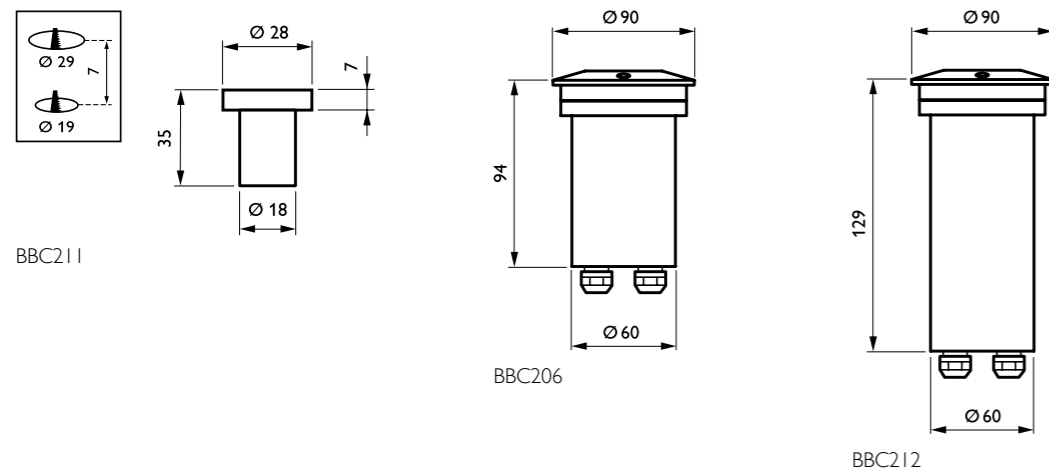

Where relevant, for detailed descriptions of Lighting Controls we refer you to chapter 11, and descriptions for e.g. optics/optical covers, lamps data, photometrical diagrams, etc. to the respective sections in chapter 12.

BBC211

BBC206

BBC212